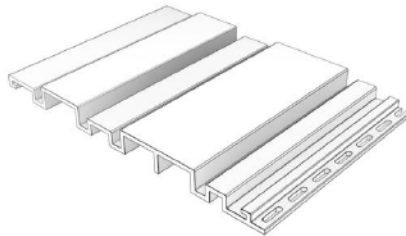

ARIS HORIZON COLLECTION

Aris Horizon is the latest addition to our Aris collection of decorative panels and cladding, designed for those looking for a three-dimensional design that adds character and depth to every space. With its innovative relief patterns at different heights, it transforms any surface into a visual play of shadows and textures, adding a unique and modern dimension to walls, facades, ceilings, and furniture. This contemporary and highly versatile structure is ideal for both interior and exterior spaces that seek a touch of dynamism and originality.

Aris Horizon combines creativity and innovative design, offering a unique three-dimensional aesthetic that adapts to any project, bringing spaces to life with its elegant relief.

COMPOSITION

Manufactured with Eco-fiber Composite, a WPC composed mainly of polyvinyl chloride, 50% rice husk and 40% limestone.

It contains 33% recycled material such as WPC recovered from scraps and waste chips obtained in the manufacturing process, in which 60% renewable energy is used.

DIMENSIONS / PACKING

PANEL SIZE: 12 x120" (width / length)
3 pieces/box

CHARACTERISTICS

- High-impact three-dimensional effect
- Quick and versatile installation
- High resistance to impact and abrasion
- High fire resistance
- Does not crack, splinter, or chip
- No additional treatments required
- 100% recyclable / eco-sustainable
- Long-lasting durability
- Non-slip surface
- Low maintenance
- European manufacturing