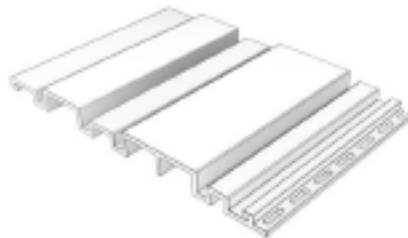

## ARIS HORIZON COLLECTION

Aris Horizon is the latest addition to our Aris collection of decorative panels and cladding, designed for those looking for a three-dimensional design that adds character and depth to every space. With its innovative relief patterns at different heights, it transforms any surface into a visual play of shadows and textures, adding a unique and modern dimension to walls, facades, ceilings, and furniture. This contemporary and highly versatile structure is ideal for both interior and exterior spaces that seek a touch of dynamism and originality.

### COMPOSITION

Manufactured with Eco-fiber Composite, a WPC composed mainly of polyvinyl chloride, 50% rice husk and 40% limestone.

It contains 33% recycled material such as WPC recovered from scraps and waste chips obtained in the manufacturing process, in which 60% renewable energy is used.

### DIMENSIONS / PACKING

PANEL SIZE: 12 x120" (width / length)  
3 pieces/box